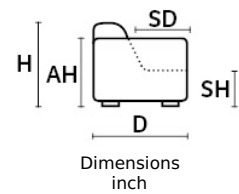

ADAMO

Dimensions
inch

D 38" | MD 63" | H 41" | AH 25" | SH 18" | SD 24"

TECHNICAL DESCRIPTION

THICK STITCH: Available as option
 STRUCTURE: Hardwood frame for extra strenght
 SEAT/BACK SUSPENSION: Reinforced elastic webbing
 SEAT/BACK CUSHIONS: Ecologic open cell polyurethane foam covered with a layer of dacron wadding
 MECHANISMS: Each seat has two separate motors, one for the headrest and one for the footrest
 BATTERY PACK: Available as option

W 47"

D 47"
 V400 ROUND CORNER

W 28"

D 35"
 V600 OTTOMAN

W 13"

MW 20"
 H 22"
 MH 26"
 V620 CONSOLLE ANGLE

W 20"

H 22"
 MH 26"
 V621 CONSOLLE STRAIGHT