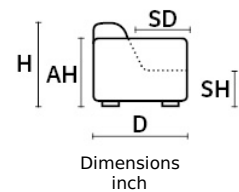

GLAMOUR

D 38" | H 35" | AH 26" | SH 19" | SD 23"

TECHNICAL DESCRIPTION

SPECIAL STITCH: Type "D" available as option
THICK STITCH: Not Available
STRUCTURE: Hardwood frame with metal insert for extra strength
SEAT/BACK SUSPENSION: Reinforced elastic webbing

SEAT/BACK CUSHIONS: Ecologic open cell polyurethane foam covered with a layer of dacron wadding
REMOVABILITY: Arm, back and seat cushions
MECHANISM: N.A.
FOOT OPTION # 1: Stainless steel feet
FOOT OPTION # 2: Stainless steel feet

JOLLY (CAN BE COMBINED WITH ALL THE VERSION GROUP)

STANDARD