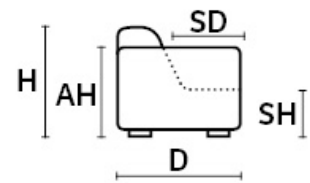

# GLOBE

Dimensions  
inch

**D** 36" | **H** 32" | **AH** 30" | **SH** 18" | **SD** 23"

FOOT/BASE OPTIONS:  
 Version V140: Swivel base turns 360°  
 Version V100: Not visible foot