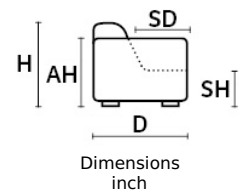

VENUS

D 32" | H 34" | AH 26" | SH 17" | SD 21"

TECHNICAL DESCRIPTION

THICK STITCH: Not Available
 PIPING AS STANDARD: Available without piping on request
 STRUCTURE: HARDWOOD FRAME FOR EXTRA STRENGTH
 SEAT/BACK SUSPENSION: REINFORCED ELASTIC WEBBING
 SEAT/BACK CUSHIONS: HIGH DENSITY ECOLOGIC OPEN CELL POLYURETHANE FOAM AND MEMORY FOAM COVERED WITH A LAYER OF DACRON WADDING.
 DETACHABILITY: NOT AVAILABLE