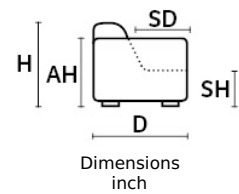

TRENDY

D 40" | H 32" | AH 22" | SH 18" | SD 24"

TECHNICAL DESCRIPTION

THICK STITCH:
DECOR STITCH:
STRUCTURE:
SEAT/BACK SUSPENSION:
SEAT CUSHIONS:

available as option
TYPE "C" available as option
Hardwood frame with metal insert for extra strength;
Reinforced elastic webbing
Ecologic open cell polyurethane foam covered with a layer of memory foam and dacron wadding