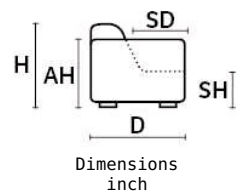

ATENE

TECHNICAL DESCRIPTION

DECOR STITCH: AVAILABLE TYPE "H"
THICK STITCH: AVAILABLE AS OPTION
STRUCTURE: HARDWOOD FRAME FOR EXTRA STRENGTH
SEAT/BACK SUSPENSION: REINFORCED ELASTIC WEBBING
SEAT/BACK CUSHIONS: HIGH DENSITY ECOLOGIC OPEN CELL POLYURETHANE FOAM COVERED WITH A LAYER OF DACRON WADDING

REMOVABILITY:
FOOT OPTION 1:
FOOT OPTION 2:
NOTE:

SEAT AND BACK CUSHIONS
STAINLESS STEEL
BRONZE FINISH
The Decor Stitch and the Thick Stitch, for technical reasons are not available for all the covering Type, for more information please ask to sales team.

D 37" | H 37" | AH 22" | SH 18" | SD 21"

SMALL SEAT (VERSION OF THE GROUP HAVE THE SAME SEAT WIDTH)

XSMALL SEAT (VERSION OF THE GROUP HAVE THE SAME SEAT WIDTH)