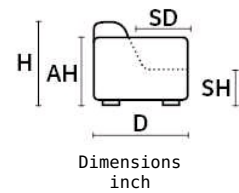

ATENE

D 37" | H 37" | AH 22" | SH 18" | SD 21"