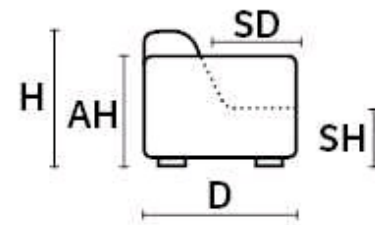

BUBBLE

Dimensions
inch

D 35" | H 35" | AH 27" | SH 18" | SD 20"

TECHNICAL DESCRIPTION

DECOR STITCH: TYPE "E" AS OPTION
 THICK STITCH: AVAILABLE AS OPTION
 STRUCTURE: HARDWOOD FRAME FOR EXTRA STRENGTH
 SEAT/BACK SUSPENSION: REINFORCED ELASTIC WEBBING
 SEAT/BACK CUSHIONS: HIGH DENSITY ECOLOGIC OPEN CELL POLYURETHANE FOAM COVERED WITH A LAYER OF DACRON WADDING

FOOT/BASE OPTIONS:
 Version V140: Swivel base turns 360°
 Version V100: Not visible foot

STANDARD

W 33"
V140 ARMCHAIR SWIVEL

W 33"
V100 ARMCHAIR

W 24"
D 24"
V600 OTTOMAN

DECOR STITCH:
TYPE "E"