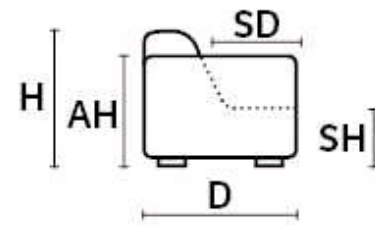

FREEDOM

Dimensions
inch

D 36" | H 35" | AH 26" | SH 18" | SD 21"

TECHNICAL DESCRIPTION

THICK STITCH: Available as option
 STRUCTURE: HARDWOOD FRAME FOR EXTRA STRENGTH
 SEAT/BACK SUSPENSION: REINFORCED ELASTIC WEBBING
 SEAT/BACK CUSHIONS: HIGH DENSITY ECOLOGIC OPEN CELL POLYURETHANE FOAM AND MEMORY FOAM COVERED WITH A LAYER OF DACRON WADDING

Version V140 Armchair Swivel: with Swivel base turns 360°
 Version V100/V200/V300: with not visible foot

MAXI SEAT (VERSION OF THE GROUP HAVE THE SAME SEAT WIDTH)

W 94"
V314 SOFA MAXI

STANDARD

W 80"
V300 SOFA