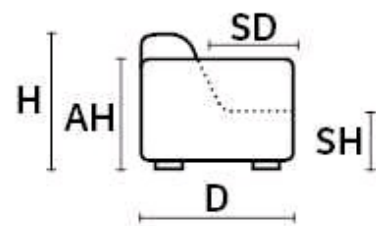

LINCOLN

Dimensions
inch

D 37" | MD 67" | H 43" | AH 25" | SH 19" | SD 21"

TECHNICAL DESCRIPTION

THICK STITCH: available as option
 STRUCTURE: Metal and hardwood frame for extra strength
 BACK CUSHION: Ecologic polyurethane foam covered with a layer of dacron wadding
 SEAT CUSHION: Ecologic polyurethane foam covered with a layer of memory foam
 POWER MECHANISM VERSION:
 -Individual electric mechanism for footrest
 -Individual electric mechanism for backrest
 -Manual ratchet for headrest with 3 different positions
 BATTERY:
 Included lithium battery pack only on power mechanism version

MANUAL MECHANISM VERSION:
 -Individual manual footrest opening. Hold arms and with body push seat out and footrest will open
 -Individual manual backrest opening. Move level on the side of the seat to adjust backrest according to position required
 -Manual ratchet for headrest with 3 different positions
 PUSHBUTTONS ILLUMINATED (only power version):
 -Green light battery is charged
 -Red light battery needs to be charged
 -Plug for battery charger is located in pushbutton
 Swivel base turns 360°:
 OPTION 1 - Stainless steel base
 OPTION 2 - Stainless steel design base with black finish