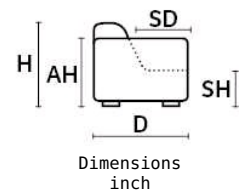

LORY

D 44" | MD 67" | H 33" | AH 26" | SH 19" | SD 24" | MH 41"

TECHNICAL DESCRIPTION

THICK STITCH:

Available as option

STRUCTURE:

Hardwood frame for extra strength

SEAT/BACK SUSPENSION :