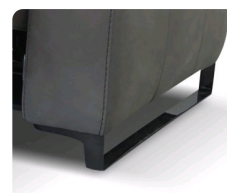

W 9"

H 22"

MH 26"

V613 CONSOLLE MINI STRAIGHT

W 26"

MW 39"

V160 ARMLESS CHAIR MAXI ANGLED ONLY ELECTRIC HEADREST

FOOT OPTION 1:
STAINLESS STEEL