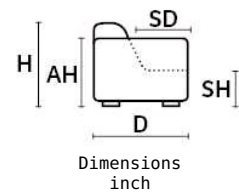

MILLENNIUM

Dimensions inch
D 43" | MD 62" | H 33" | AH 22" | SH 17" | SD 22" | MSD 37" | MH 40"

TECHNICAL DESCRIPTION

THICK STITCH: Available as option
 STRUCTURE: Hardwood frame for extra strength
 SPRING SYSTEM: Reinforced Elastic webbing
 SEAT/BACK CUSHIONS: Ecologic polyurethane foam covered with a layer of dacron wadding
 REMOVABILITY: Not possible
 MECHANISMS: Individual seat and headrest power motors for mechanism