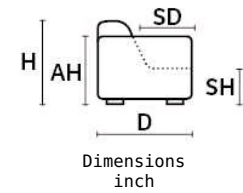

BRACCI®
 MADE IN ITALY

MILLENNIUM

Dimensions
inch

D 43" | MD 62" | H 33" | AH 22" | SH 17" | SD 22" | MSD 37" | MH 40"

FOOT OPTION 1:
STAINLESS STEEL FINISHING

FOOT OPTION 2:
STAINLESS STEEL BRONZE
FINISH

TECHNICAL DESCRIPTION