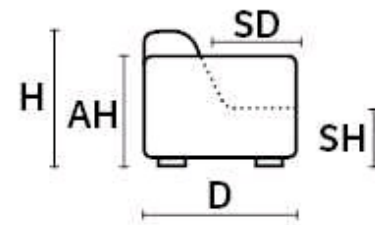

PRINCE

Dimensions
inch

D 36" | H 36" | AH 25" | SH 17"

TECHNICAL DESCRIPTION

DECOR STITCH: TYPE "B" as option
THICK STITCH: Available as option
STRUCTURE: HARDWOOD FRAME FOR EXTRA STRENGTH
SEAT/BACK SUSPENSION: REINFORCED ELASTIC WEBBING
SEAT/BACK CUSHIONS: HIGH DENSITY ECOLOGIC OPEN CELL POLYURETHANE FOAM AND MEMORY FOAM COVERED WITH A LAYER OF DACRON WADDING

Version V140 Armchair Swivel: with Swivel base turns 360°
Version V100 Armchair: with not visible foot

STANDARD

W 32"
V100 ARMCHAIR

W 32"
V140 ARMCHAIR SWIVEL

DECOR STITCH:
TYPE "B"