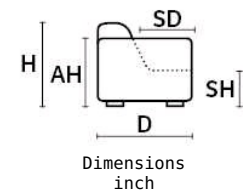

TAORMINA

H 37" | AH 29" | SH 19" | SD 22"

TECHNICAL DESCRIPTION

PIPING ON THE ARMS: AVAILABLE AS OPTION
 THICK STITCH: AVAILABLE AS OPTION
 STRUCTURE: HARDWOOD FRAME STRUCTURE FOR EXTRA STRENGTH
 SEAT/BACK SUSPENSION: REINFORCED ELASTIC WEBBING
 SEAT CUSHIONS: HIGH DENSITY ECOLOGIC OPEN CELL POLYURETHANE FOAM AND MEMORY FOAM COVERED WITH A LAYER OF DACRON WADDING
 BACK CUSHIONS: HIGH DENSITY ECOLOGIC OPEN CELL POLYURETHANE FOAM COVERED WITH A LAYER OF DACRON WADDING

REMOVABILITY:
FOOT:

SEAT AND BACK CUSHIONS
NOT VISIBLE

STANDARD

4 SEATER SOFA
V256+V257

W 63"
D 42"
V256 LHF LOVESEAT CURVED

W 59"
D 42"
V255 LOVE SEAT ARMLESS CURVED

W 63"
D 42"
V257 RHF LOVESEAT CURVED

W 83"
D 44"
V248 LHF LOVESEAT MERIDIAN CURVED