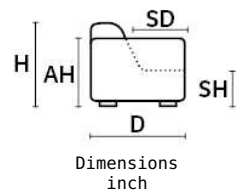

BACCO

Dimensions inch
D 44" | MD 69" | H 34" | AH 26" | SH 19" | SD 22" | MH 41"

TECHNICAL DESCRIPTION

THICK STITCH: Available as option
 STRUCTURE: Hardwood frame for extra strength
 SPRING SYSTEM: Reinforced elastic webbing
 SEAT/BACK CUSHIONS: Ecologic open cell polyurethane foam, covered with a layer of dacron wadding
 MECHANISMS: Each sofa has two separate motors, one for the headrest and one for the footrest available as option
 BATTERY PACK: