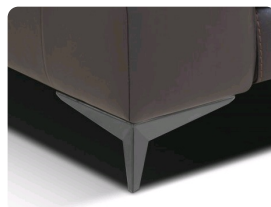

W 26"
 MW 39"
 V160 ARMLESS CHAIR MAXI ANGLED ONLY ELECTRIC HEADREST

W 35"
 D 30"
 H 19"
 V600 OTTOMAN

V701 TRAY CONSOLLE

FOOT OPTION 1:
 STAINLESS STEEL FINISHING

FOOT OPTION 2:
 STAINLESS STEEL BRONZE FINISH