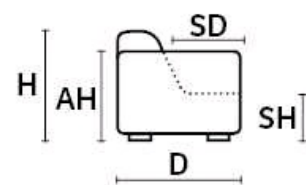

DANTE

Dimensions
inch

D 37" | H 31" | AH 25" | SH 17" | SD 23"

TECHNICAL DESCRIPTION

DECOR STITCH TYPE "C": AVAILABLE AS OPTION
 DECOR STITCH TYPE "Z": AVAILABLE AS OPTION
 THICK STITCH: AVAILABLE AS OPTION
 STRUCTURE: HARDWOOD FRAME REINFORCED WITH METAL BAR FOR EXTRA STRENGTH
 SEAT/BACK SUSPENSION: REINFORCED ELASTIC WEBBING
 SEAT CUSHIONS: HIGH DENSITY ECOLOGIC OPEN CELL POLYURETHANE FOAM AND MEMORY FOAM COVERED WITH A LAYER OF DACRON WADDING