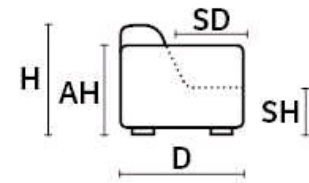

BRACCI[®]
MADE IN ITALY

DANTE

Dimensions
inch

D 37" | **H** 31" | **AH** 25" | **SH** 17" | **SD** 23"

TECHNICAL DESCRIPTION

DECOR STITCH TYPE "C": AVAILABLE AS OPTION
DECOR STITCH TYPE "Z": AVAILABLE AS OPTION
THICK STITCH: AVAILABLE AS OPTION
STRUCTURE: HARDWOOD FRAME REINFORCED WITH METAL BAR FOR EXTRA STRENGTH
SEAT/BACK SUSPENSION: REINFORCED ELASTIC WEBBING
SEAT CUSHIONS: HIGH DENSITY ECOLOGIC OPEN CELL POLYURETHANE FOAM AND MEMORY FOAM COVERED WITH A LAYER OF DACRON WADDING