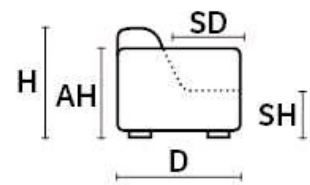

DANTE

Dimensions
inch

D 37" | **H** 31" | **AH** 25" | **SH** 17" | **SD** 23"

TECHNICAL DESCRIPTION

DECOR STITCH TYPE "C": AVAILABLE AS OPTION
DECOR STITCH TYPE "Z": AVAILABLE AS OPTION
THICK STITCH: AVAILABLE AS OPTION
STRUCTURE: HARDWOOD FRAME REINFORCED WITH METAL BAR FOR EXTRA STRENGTH
SEAT/BACK SUSPENSION: REINFORCED ELASTIC WEBBING
SEAT CUSHIONS: HIGH DENSITY ECOLOGIC OPEN CELL POLYURETHANE FOAM AND MEMORY FOAM COVERED WITH A LAYER OF DACRON WADDING

BACK CUSHIONS: HIGH DENSITY ECOLOGIC OPEN CELL POLYURETHANE FOAM COVERED WITH A LAYER OF DACRON WADDING
FOOT/OPTION 1: Stainless steel feet
FOOT/OPTION 2: Metal feet Bronze finishing