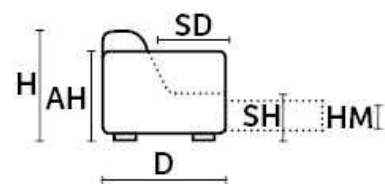

BRACCI[®]
MADE IN ITALY

FLAVIA

Dimensions
inch

D 41" | H 38" | AH 26" | SH 19" | SD 22" | HM 22"

W 67"
MD 85"
SB214 LOVE MAXI BED
TWIN SIZE MATTRESS W 47"

W 61"
D 85"
SB216 LHF LOVE MAXI BED
TWIN SIZE MATTRESS W 47"