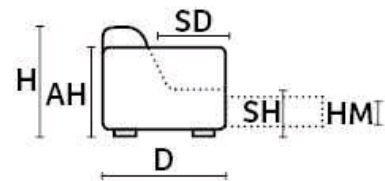

FLAVIA

Dimensions
inch

D 41" | H 38" | AH 26" | SH 19" | SD 22" | HM 22"

TECHNICAL DESCRIPTION

THICK STITCH:

Available as option

STRUCTURE:

Synchronized and orthopedic metal bed mechanism. Bed area made with beech wood slats 6,3" wide. Reinforced elastic webbing on the seat area.