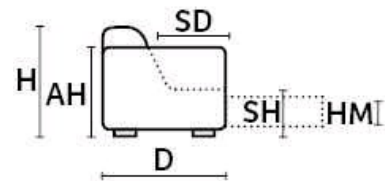

LIVIA

Dimensions
inch

D 41" | H 38" | AH 26" | SH 19" | SD 22" | HM 22"

TECHNICAL DESCRIPTION

THICK STITCH:

Available as option

STRUCTURE:

Synchronized and orthopedic metal bed mechanism. Bed area made with beech wood slats 6,3" wide. Reinforced elastic webbing on the seat area.