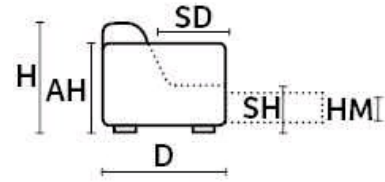

BRACCI[®]
MADE IN ITALY

LIVIA

Dimensions
inch

D 41" | H 38" | AH 26" | SH 19" | SD 22" | HM 22"

W 71"
MD 85"
SB214 LOVE MAXI BED
TWIN SIZE MATTRESS W 47"

W 63"
MD 85"
SB216 LHF LOVE MAXI BED
TWIN SIZE MATTRESS W 47"