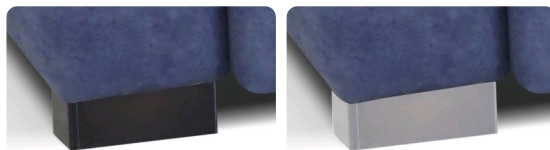

FOOT OPTION 1:
Stainless steel Foot

FOOT OPTION 2:
Stainless steel Bronze
finishing Foot

LEATHER COLOR SHADE DIFFERENCES: The model upholstered with some Natural leather such as Maya, Moss, Carees and Sensation, could present in some area differences in color tones of about 5%. Such differences are not to be considered defect but an expression of the natural characteristic of the cowhide. The company reserves the right without prior notice to make technical sheets changes and/or materials for quality product improvement. Leather sofas are a handmade product and according to the leather covering selected there could be a measurement tolerance of about 2 inches (cm 5) on each sku.
REV. 001 DEL 18/02/2022 | Pag. 2 of 2

BRACCI®
MADE IN ITALY