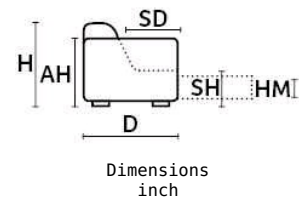

LUCREZIA

D 42" | H 35" | AH 28" | SH 19" | SD 22" | HM 22"

TECHNICAL DESCRIPTION

THICK STITCH:
STRUCTURE:

MATTRESS H 6,3"- L 77":

Available as option
Synchronized and orthopedic metal bed mechanism. Bed area made with beech wood slats 6,3" wide.
Reinforced elastic webbing on the seat area.
Waterlily viscoelastic high density and high resilience foam, covered with special polyester fiber fire retardant. External quilted layer made in cotton fabric. The Mattress is 100% recyclable, antibacterial, breathable.

BRACCI[®]
MADE IN ITALY

LUCREZIA

Dimensions
inch

D 42" | H 35" | AH 28" | SH 19" | SD 22" | HM 22"

TECHNICAL DESCRIPTION

THICK STITCH:
STRUCTURE:

Available as option
Synchronized and orthopedic metal bed mechanism. Bed area made with beech wood slats 6,3" wide.
Reinforced elastic webbing on the seat area.
Waterlily viscoelastic high density and high resilience foam, covered with special polyester fiber fire retardant. External quilted layer made in cotton fabric. The Mattress is 100% recyclable, antibacterial, breathable.