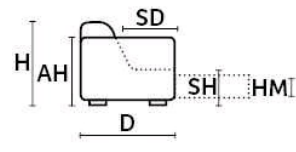

BRACCI[®]
MADE IN ITALY

LUCREZIA

Dimensions
inch

D 42" | H 35" | AH 28" | SH 19" | SD 22" | HM 22"

TECHNICAL DESCRIPTION

THICK STITCH:
STRUCTURE:

Available as option
Synchronized and orthopedic metal bed mechanism. Bed area made with beech wood slats 6,3" wide.
Reinforced elastic webbing on the seat area.
Waterlily viscoelastic high density and high resilience foam, covered with special polyester fiber fire retardant. External quilted layer made in cotton fabric. The Mattress is 100% recyclable, antibacterial, breathable.