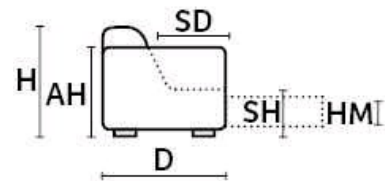

POMPEA

Dimensions
inch

D 41" | H 38" | AH 26" | SH 19" | SD 22" | HM 22"

TECHNICAL DESCRIPTION

THICK STITCH:

Available as option

STRUCTURE:

Synchronized and orthopedic metal bed mechanism. Bed area made with beech wood slats 6,3" wide. Reinforced elastic webbing on the seat area.