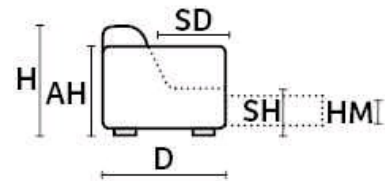

BRACCI[®]
MADE IN ITALY

POMPEA

Dimensions
inch

D 41" | H 38" | AH 26" | SH 19" | SD 22" | HM 22"

W 71"
MD 85"
SB214 LOVE MAXI BED
TWIN SIZE MATTRESS W 47"

W 63"
D 85"
SB216 LHF LOVE MAXI BED
TWIN SIZE MATTRESS W 47"