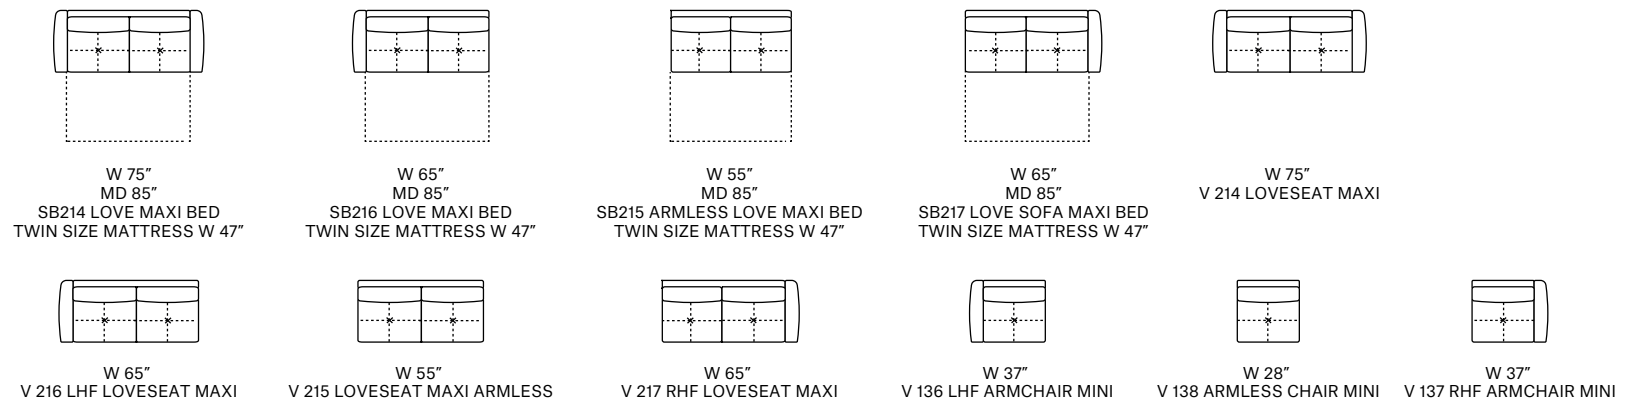

## Technical Description

**thick stitch:** Available as an option

**structure:** Synchronized and orthopedic metal bed mechanism. Bed area made with beech wood slats 6,3"wide. Reinforced elastic webbing on the seating area.

REV. 002 DEL 28/10/2020 | Pag. 2 of 2

**Arms and back are detachable on sofased version by just pulling up**  
**D 42" H 35" AH 28" SH 19" SD 22" MD 85" HM 22"**

**MAXI SEAT (version of the group have the same seat width)**

**MEDIUM SEAT (version of the group have the same seat width)**

**SMALL SEAT (version of the group have the same seat width)**

**JOLLY (can be combined with all the version group)**