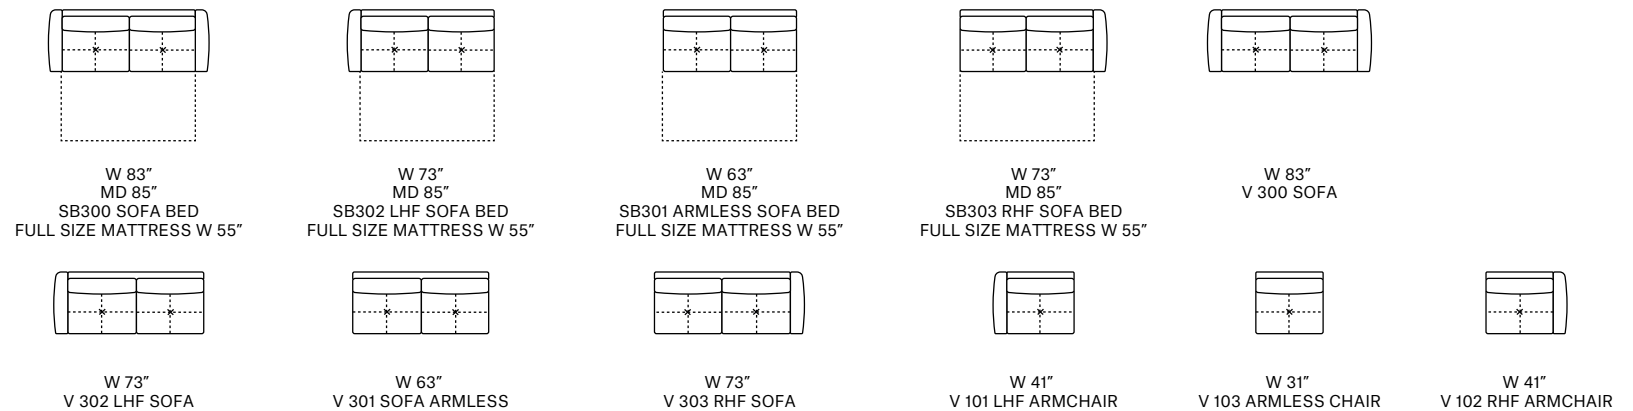

## Technical Description

**thick stitch:** Available as an option

**structure:** Synchronized and orthopedic metal bed mechanism. Bed area made with beech wood slats 6,3"wide. Reinforced elastic webbing on the seating area.

REV. 002 DEL 28/10/2020 | Pag. 2 of 2

**Arms and back are detachable on sofased version by just pulling up**  
**D 42" H 35" AH 28" SH 19" SD 22" MD 85" HM 22"**

**MAXI SEAT (version of the group have the same seat width)**

**MEDIUM SEAT (version of the group have the same seat width)**

**SMALL SEAT (version of the group have the same seat width)**

**JOLLY (can be combined with all the version group)**