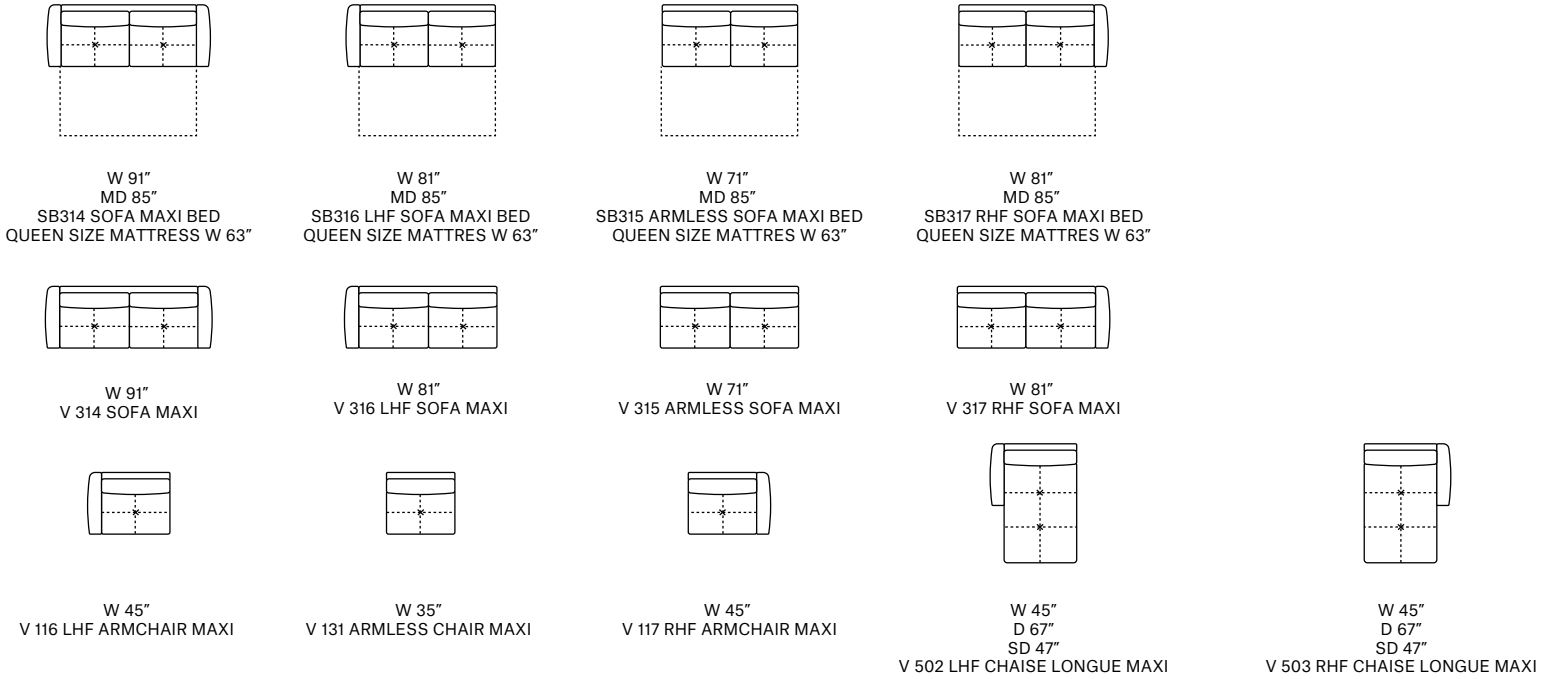

## Thin stitch standard

## Thick stitch option

LEATHER COLOR SHADE DIFFERENCES: The model upholstered with some Natural leather such as Maya, Moss, Carees and Sensation, could present in some area differences in color tones of about 5%. Such differences are not to be considered defect but an expression of the natural characteristic of the cowhide. The company reserves the right without prior notice to make technical sheets changes and/or materials for quality product improvement. Leather sofas are a handmade product and according to the leather covering selected there could be a measurement tolerance of about 2 inches (cm 5) on each sku.

REV. 002 DEL 28/10/2020 | Pag. 2 of 2

**Arms and back are detachable on sofased version by just pulling up**  
**D 42" H 35" AH 28" SH 19" SD 22" MD 85" HM 22"**

**MAXI SEAT (version of the group have the same seat width)**

**MEDIUM SEAT (version of the group have the same seat width)**

**SMALL SEAT (version of the group have the same seat width)**

**JOLLY (can be combined with all the version group)**