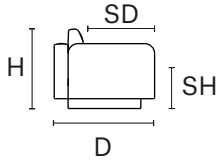

Wide arm:
Add 14" for each arm
Arm height 23"

Thin arm:
Add 7" for each arm
Arm height 26"

Thin stitch standard

Thick stitch option

LEATHER COLOR SHADE DIFFERENCES: The model upholstered with some Natural leather such as Maya, Moss, Carees and Sensation, could present in some area differences in color tones of about 5%. Such differences are not to be considered defect but an expression of the natural characteristic of the cowhide. The company reserves the right without prior notice to make technical sheets changes and/or materials for quality product improvement. Leather sofas are a handmade product and according to the leather covering selected there could be a measurement tolerance of about 2 inches (cm 5) on each sku.

REV. 002 DEL 28/10/2020 | Pag. 2 of 2

D 40" H 35" SH 18" SD 23"

WIDE ARM:
ADD 14" FOR EACH ARM
ARM HEIGHT 23"

THIN ARM:
ADD 7" FOR EACH ARM
ARM HEIGHT 26"

MAXI SEAT (version of the group have the same seat width)