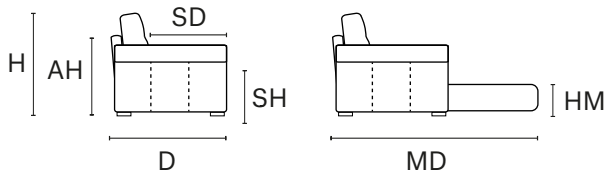

Walnut Wooden Foot

Thin stitch standard

Thick stitch option

LEATHER COLOR SHADE DIFFERENCES: The model upholstered with some Natural leather such as Maya, Moss, Carees and Sensation, could present in some area differences in color tones of about 5%. Such differences are not to be considered defect but an expression of the natural characteristic of the cowhide. The company reserves the right without prior notice to make technical sheets changes and/or materials for quality product improvement. Leather sofas are a handmade product and according to the leather covering selected there could be a measurement tollerance of about 2 inches (cm 5) on each sku.

REV. 002 DEL 28/10/2020 | Pag. 2 of 2

Arms and back are detachable on sofased version by just pulling up

D 42" H 35" AH 28" SH 19" SD 22" MD 86" HM 22"

MAXI SEAT (version of the group have the same seat width)