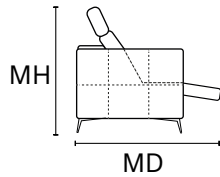

REV. 002 DEL 28/10/2020 | Pag. 2 of 2

D 44" MD 69" H 34" AH 26" SH 19" SD 22" MH 41"

MAXI SEAT (version of the group have the same seat width)

W 91"
V106 + V108 SOFA MAXI RCL ELECTRIC HEAD - FOOT

W 45"
V106 LHF ARMCHAIR MAXI RECLINER ELECTRIC HEAD AND FOOT
V 121 LHF ARMCHAIR MAXI ONLY ELECTRIC HEADREST