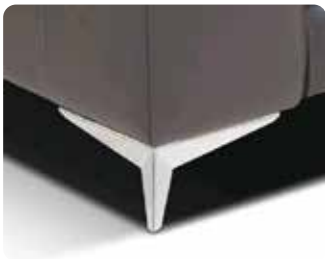

Bacco

Technical Description

thick stitch: Available as option

structure: Hardwood frame for extra strength

seat/back suspension: Reinforced elastic webbing

seat/back cushions: High Density ecologic open cell polyurethane foam covered with a layer of dacron wadding.

removability: Not possible

mechanisms : Each seat has two separate motors, one for the headrest and one for the footrest

battery packs: Available as option

usb port: Available as option

tray: Wooden matt black finish is available upon request on consolle

foot option 1: Stainless Steel Finish

foot option 2: Stainless Steel Bronze Finish

foot option 3: Wood walnut

Foot Finishing Option

Foot Option 1:
Stainless Steel Finish