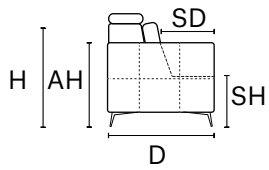

REV. 002 DEL 28/10/2020 | Pag. 2 of 2

D 44" MD 69" H 34" AH 26" SH 19" SD 22" MH 41"

MAXI SEAT (version of the group have the same seat width)

W 91"
V106 + V108 SOFA MAXI RCL ELECTRIC HEAD - FOOT

W 45"
V106 LHF ARMCHAIR MAXI RECLINER ELECTRIC HEAD AND FOOT
V 121 LHF ARMCHAIR MAXI ONLY ELECTRIC HEADREST