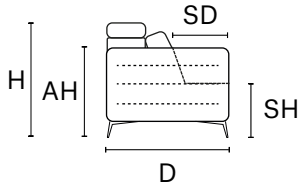

Thick stitch option

Decor Stich Option

Decor stitch:
Tipe A

LEATHER COLOR SHADE DIFFERENCES: The model upholstered with some Natural leather such as Maya, Moss, Carees and Sensation, could present in some area differences in color tones of about 5%. Such differences are not to be considered defect but an expression of the natural characteristic of the cowhide. The company reserves the right without prior notice to make technical sheets changes and/or materials for quality product improvement. Leather sofas are a handmade product and according to the leather covering selected there could be a measurement tollerance of about 2 inches (cm 5) on each sku.

D 44" MD 71" H 35" AH 26" SH 19" SD 22" MH 41

MAXI SEAT (version of the group have the same seat width)

W 82"
V 106 + V108 SOFA MAXI RCL
ELETRIC HEAD-FOOT

W 41"
V106 LHF ARMCHAIR MAXI RECLINER
HEAD AND FOOT
V121 LFH ARMCHAIR MAXI ONLY
ELETRIC HEADREST