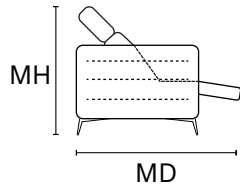

Thick stitch option

Decor Stich Option

Decor stitch:
Tipe A

LEATHER COLOR SHADE DIFFERENCES: The model upholstered with some Natural leather such as Maya, Moss, Carees and Sensation, could present in some area differences in color tones of about 5%. Such differences are not to be considered defect but an expression of the natural characteristic of the cowhide. The company reserves the right without prior notice to make technical sheets changes and/or materials for quality product improvement. Leather sofas are a handmade product and according to the leather covering selected there could be a measurement tollerance of about 2 inches (cm 5) on each sku.

D 44" MD 71" H 35" AH 26" SH 19" SD 22" MH 41

MAXI SEAT (version of the group have the same seat width)

W 82"
V 106 + V108 SOFA MAXI RCL
ELETRIC HEAD-FOOT

W 41"
V106 LHF ARMCHAIR MAXI RECLINER
HEAD AND FOOT
V121 LFH ARMCHAIR MAXI ONLY
ELETRIC HEADREST