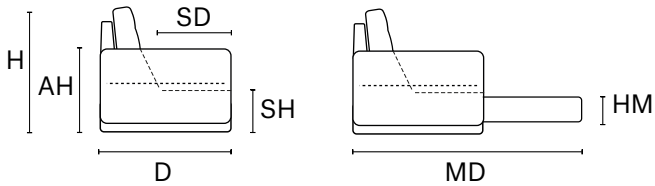

REV. 002 DEL 28/10/2020 | Pag. 2 of 2

Arms and back are detachable on sofased version by just pulling up
D 41" H 38" AH 26" SH 19" SD 22" MD 85" HM 22"

MAXI SEAT (version of the group have the same seat width)