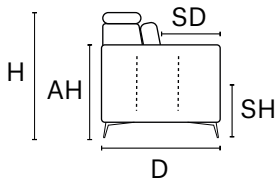

Thin stitch standard

Thick stitch option

Decor stitch option

Decor Stitch:
Tipe A

LEATHER COLOR SHADE DIFFERENCES: The model upholstered with some Natural leather such as Maya, Moss, Carees and Sensation, could present in some area differences in color tones of about 5%. Such differences are not to be considered defect but an expression of the natural characteristic of the cowhide. The company reserves the right without prior notice to make technical sheets changes and/or materials for quality product improvement. Leather sofas are a handmade product and according to the leather covering selected there could be a measurement tolerance of about 2 inches (cm 5) on each sku.

REV. 002 DEL 28/10/2020 | Pag. 2 of 2

D 44" MD 71" H 35" AH 26" SH 19" SD 22" MH 41"

MAXI SEAT (version of the group have the same seat width)

W 82"
V 106 + V108 SOFA MAXI RCL ELETIC HEAD-FOOT

W 41"
V106 LHF ARMCHAIR MAXI RECLINER HEAD AND FOOT
V121 LHF ARMCHAIR MAXI ONLY ELECTRIC HEADREST