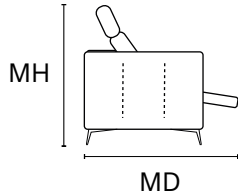

Thin stitch standard

Thick stitch option

Decor stitch option

Decor Stitch:
Tipe A

LEATHER COLOR SHADE DIFFERENCES: The model upholstered with some Natural leather such as Maya, Moss, Carees and Sensation, could present in some area differences in color tones of about 5%. Such differences are not to be considered defect but an expression of the natural characteristic of the cowhide. The company reserves the right without prior notice to make technical sheets changes and/or materials for quality product improvement. Leather sofas are a handmade product and according to the leather covering selected there could be a measurement tolerance of about 2 inches (cm 5) on each sku.

REV. 002 DEL 28/10/2020 | Pag. 2 of 2

D 44" MD 71" H 35" AH 26" SH 19" SD 22" MH 41"

MAXI SEAT (version of the group have the same seat width)

W 82"
V 106 + V108 SOFA MAXI RCL ELETIC HEAD-FOOT

W 41"
V106 LHF ARMCHAIR MAXI RECLINER HEAD AND FOOT
V121 LHF ARMCHAIR MAXI ONLY ELECTRIC HEADREST