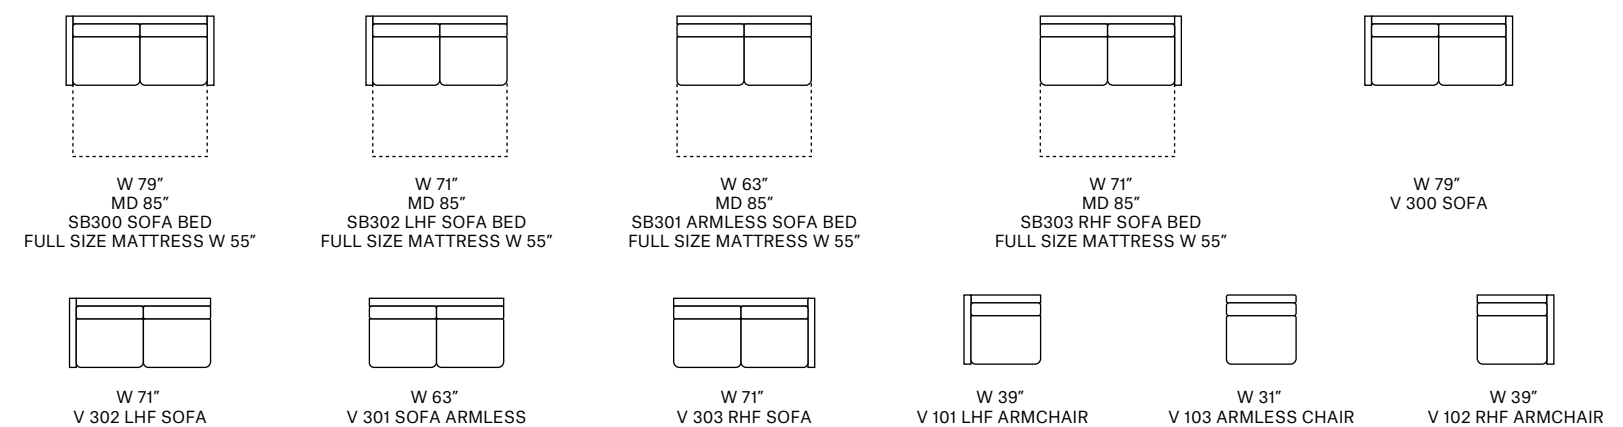

REV. 002 DEL 28/10/2020 | Pag. 2 of 2

Arms and back are detachable on sofa bed version by just pulling up
D 41" H 38" AH 26" SH 19" SD 22" MD 85" HM 22"

MAXI SEAT (version of the group have the same seat width)

MEDIUM SEAT (version of the group have the same seat width)

SMALL SEAT (version of the group have the same seat width)

JOLLY (can be combined with all the version group)