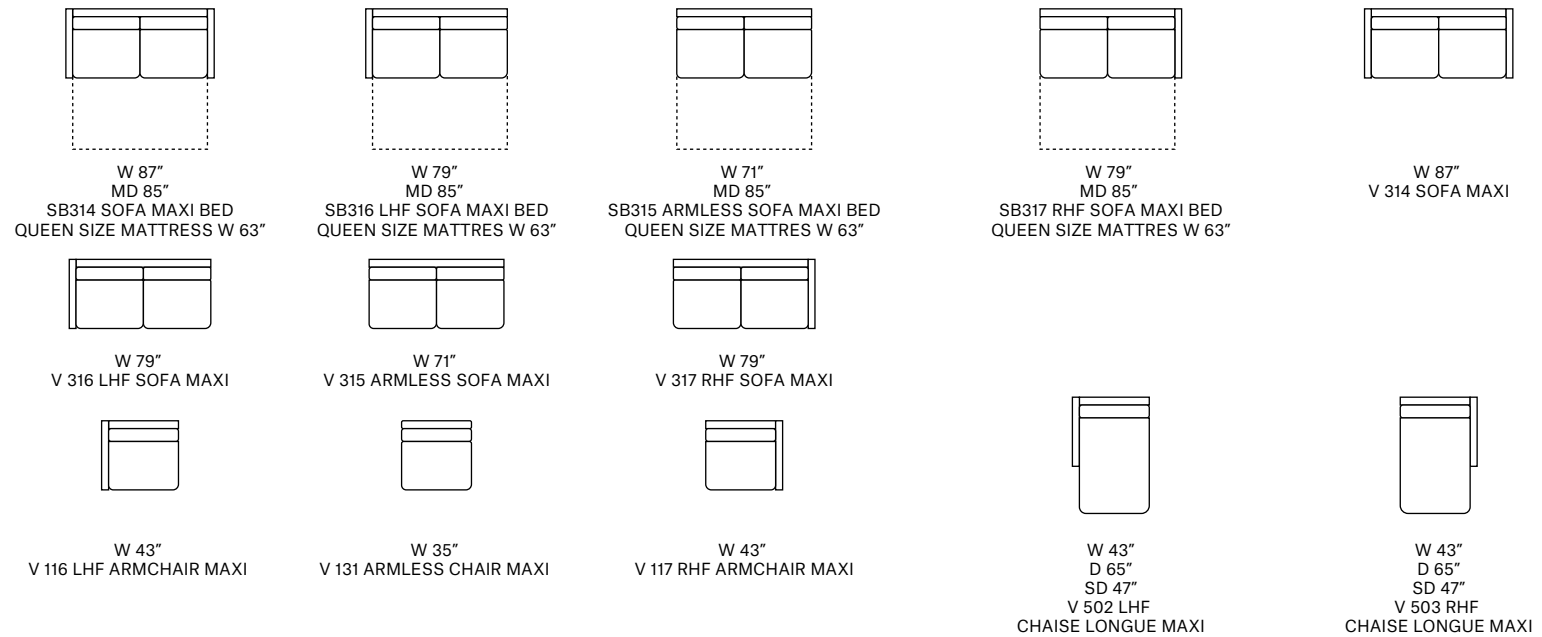

REV. 002 DEL 28/10/2020 | Pag. 2 of 2

Arms and back are detachable on sofa bed version by just pulling up
D 41" H 38" AH 26" SH 19" SD 22" MD 85" HM 22"

MAXI SEAT (version of the group have the same seat width)