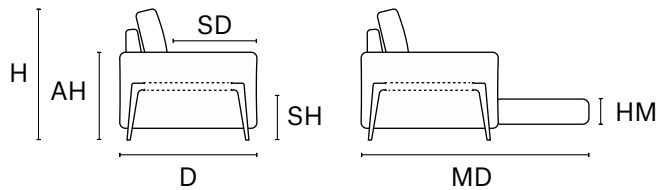

REV. 002 DEL 28/10/2020 | Pag. 2 of 2

Arms and back are detachable on sofa bed version by just pulling up
D 41" H 38" AH 26" SH 19" SD 22" MD 85" HM 22"

MAXI SEAT (version of the group have the same seat width)

MEDIUM SEAT (version of the group have the same seat width)

SMALL SEAT (version of the group have the same seat width)

JOLLY (can be combined with all the version group)