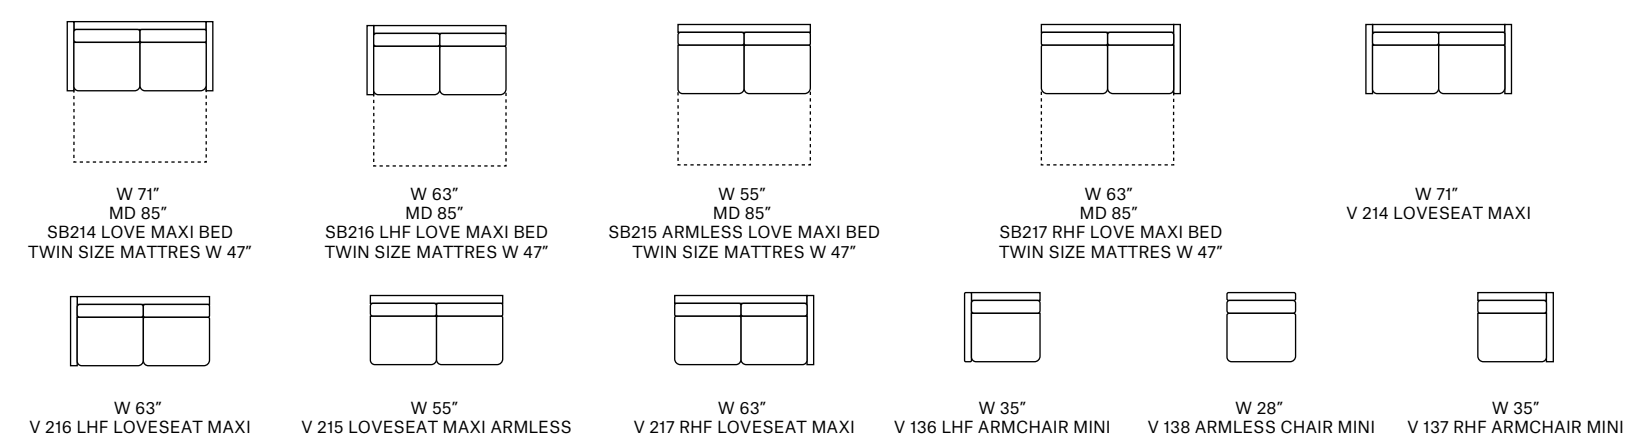

Livia

Technical Description

thick stitch: Available as an option

structure: Synchronized and orthopedic metal bed mechanism. Bed area made with beech wood slats 6,3"wide. Reinforced elastic webbing on the seating area.

REV. 002 DEL 28/10/2020 | Pag. 2 of 2

Arms and back are detachable on sofa bed version by just pulling up
D 41" H 38" AH 26" SH 19" SD 22" MD 85" HM 22"

MAXI SEAT (version of the group have the same seat width)

MEDIUM SEAT (version of the group have the same seat width)

SMALL SEAT (version of the group have the same seat width)

JOLLY (can be combined with all the version group)