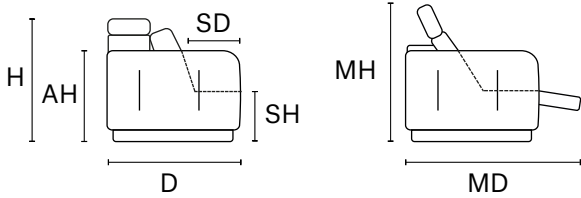

REV. 002 DEL 28/10/2020 | Pag. 2 of 2

D 44" MD 67" H 33" AH 26" SH 19" SD 23" MH 41"

MAXI SEAT (version of the group have the same seat width)

W 86"
V106+V108 SOFA MAXI RCL
ELECTRIC HEAD- FOOT

W 43"
V106 LHF ARMCHAIR MAXI RECLINER
HEAD AND FOOT
V 121 LHF ARMCHAIR MAXI
ONLY ELECTRIC HEADREST