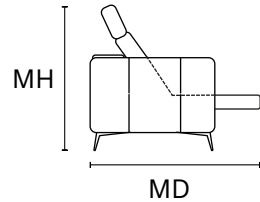

foot option # 1 : Stainless Steel Finish

foot option # 2 : Stainless Steel Bronze Finish

Foot Finishing Option

Foot Option 1:
Stainless Steel Finish

Foot Option 2:
Stainless Steel Bronze Finish

Thin stitch standard

REV. 002 DEL 28/10/2020 | Pag. 2 of 2

D 44" H 34" SH 19" SD 22" MH 41"

MAXI SEAT (version of the group have the same seat width)

W 86"
V106+V108 SOFA MAXI RCL
ELECTRIC HEAD - FOOT

W 43"
V106 LHF ARMCHAIR MAXI RECLINER
ELECTRIC HEAD AND FOOT
V121 LHF ARMCHAIR MAXI
ONLY ELECTRIC HEADREST