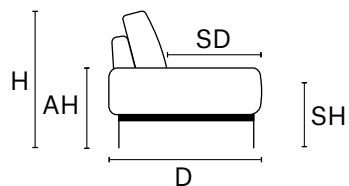

D 38" H 34" AH 20" SH 18" SD 22"

MAXI SEAT (version of the group have the same seat width)

MEDIUM SEAT (version of the group have the same seat width)