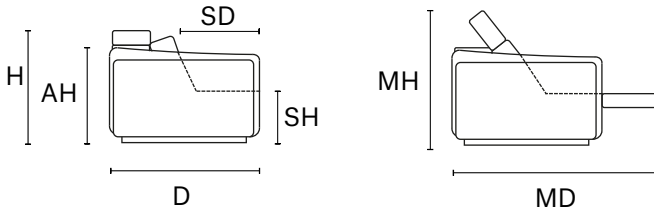

REV. 002 DEL 28/10/2020 | Pag. 2 of 2

D 44" MD 71" H 35" AH 26" SH 19" SD 22" MH 41"

MAXI SEAT (version of the group have the same seat width)

W 83"
V 106 + V108 SOFA MAXI RCL
ELECTRIC HEAD-FOOT

W 42"
V106 LHF ARMCHAIR MAXI RECLINER
ELECTRIC HEAD AND FOOT
V121 LFH ARMCHAIR MAXI
ONLY ELECTRIC HEADREST