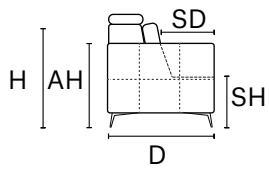

REV. 002 DEL 28/10/2020 | Pag. 2 of 2

D 44" MD 69" H 34" AH 26" SH 19" SD 22" MH 41"

MAXI SEAT (version of the group have the same seat width)

W91"
V106 + V108 SOFA MAXI RCL ELECTRIC
HEAD - FOOT

W 45"
V106 LHF ARMCHAIR MAXI RECLINER
ELECTRIC HEAD AND FOOT
V 121 LHF ARMCHAIR MAXI
ONLY ELECTRIC HEADREST