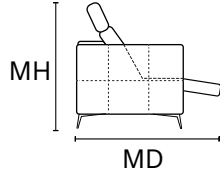

REV. 002 DEL 28/10/2020 | Pag. 2 of 2

D 44" MD 69" H 34" AH 26" SH 19" SD 22" MH 41"

MAXI SEAT (version of the group have the same seat width)

W91"
V106 + V108 SOFA MAXI RCL ELECTRIC
HEAD - FOOT

W 45"
V106 LHF ARMCHAIR MAXI RECLINER
ELECTRIC HEAD AND FOOT
V 121 LHF ARMCHAIR MAXI
ONLY ELECTRIC HEADREST