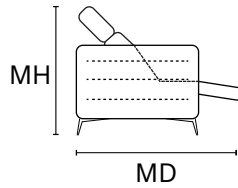

Thick stitch option

Decor Stich Option

Decor stitch:
Tipe A

LEATHER COLOR SHADE DIFFERENCES: The model upholstered with some Natural leather such as Maya, Moss, Carees and Sensation, could present in some area differences in color tones of about 5%. Such differences are not to be considered defect but an expression of the natural characteristic of the cowhide. The company reserves the right without prior notice to make technical sheets changes and/or materials for quality product improvement. Leather sofas are a handmade product and according to the leather covering selected there could be a measurement tollerance of about 2 inches (cm 5) on each sku.

D 44" MD 71" H 35" AH 26" SH 19" SD 22" MH 41

MAXI SEAT (version of the group have the same seat width)

W 82"
V 106 + V108 SOFA MAXI RCL
ELETRIC HEAD-FOOT

W 41"
V106 LHF ARMCHAIR MAXI RECLINER
HEAD AND FOOT
V121 LFH ARMCHAIR MAXI ONLY
ELETRIC HEADREST