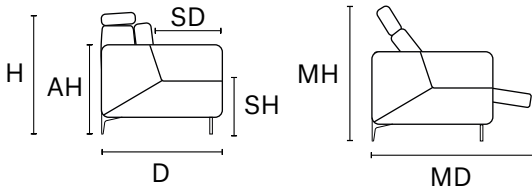

Thin stitch standard

Thick stitch option

LEATHER COLOR SHADE DIFFERENCES: The model upholstered with some Natural leather such as Maya, Moss, Carees and Sensation, could present in some area differences in color tones of about 5%. Such differences are not to be considered defect but an expression of the natural characteristic of the cowhide. The company reserves the right without prior notice to make technical sheets changes and/or materials for quality product improvement. Leather sofas are a handmade product and according to the leather covering selected there could be a measurement tollerance of about 2 inches (cm 5) on each sku.

D 44" MD 71" H 34" AH 26" SH 19" SD 22" MH 41"

MAXI SEAT (version of the group have the same seat width)

W 94"
V 106 + V108 SOFA MAXI RCL ELETRIC HEAD-FOOT

W 47"
V106 LHF ARMCHAIR MAXI RECLINER HEAD AND FOOT
V121 LHF ARMCHAIR MAXI ONLY ELECTRIC HEADREST