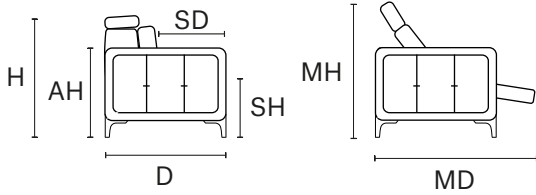

Decor Stich Option

Decor stitch:

Tipe I

LEATHER COLOR SHADE DIFFERENCES: The model upholstered with some Natural leather such as Maya, Moss, Carees and Sensation, could present in some area differences in color tones of about 5%. Such differences are not to be considered defect but an expression of the natural characteristic of the cowhide. The company reserves the right without prior notice to make technical sheets changes and/or materials for quality product improvement. Leather sofas are a handmade product and according to the leather covering selected there could be a measurement tollerance of about 2 inches (cm 5) on each sku.

REV. 002 DEL 28/10/2020 | Pag. 2 of 2

D 44" MD 67" H 33" AH 24" SH 19" SD 23" MH 41"

MAXI SEAT (version of the group have the same seat width)

W 88"
V 106 + V108 SOFA MAXI RCL ELETIC HEAD-FOOT

W 44"
V106 LHF ARMCHAIR MAXI RECLINER HEAD AND FOOT
V121 LHF ARMCHAIR MAXI ONLY ELECTRIC HEADREST