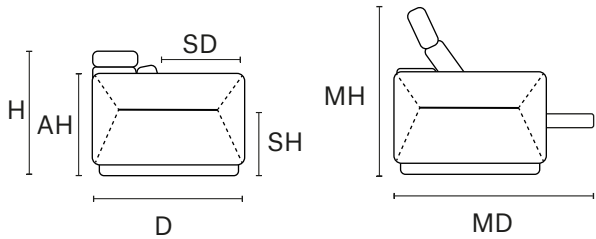

REV. 002 DEL 28/10/2020 | Pag. 2 of 2

**D 44" MD 71" H 35" AH 26" SH 19" SD 22" MH 41"**

**MAXI SEAT (version of the group have the same seat width)**

W 82"  
V106+V108 SOFA MAXI RCL  
ELECTRIC HEAD- FOOT