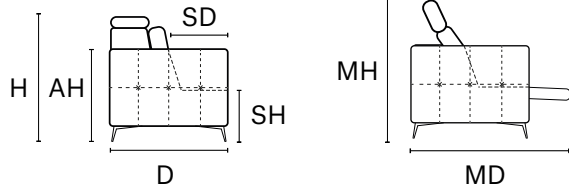

## Thin stitch standard

REV. 002 DEL 28/10/2020 | Pag. 2 of 2

**D 44" MD 71" H 35" AH 26" SH 19" SD 22" MH 41"**

**MAXI SEAT (version of the group have the same seat width)**

W 83"  
V 106 + V108 SOFA MAXI RCL  
ELECTRIC HEAD-FOOT