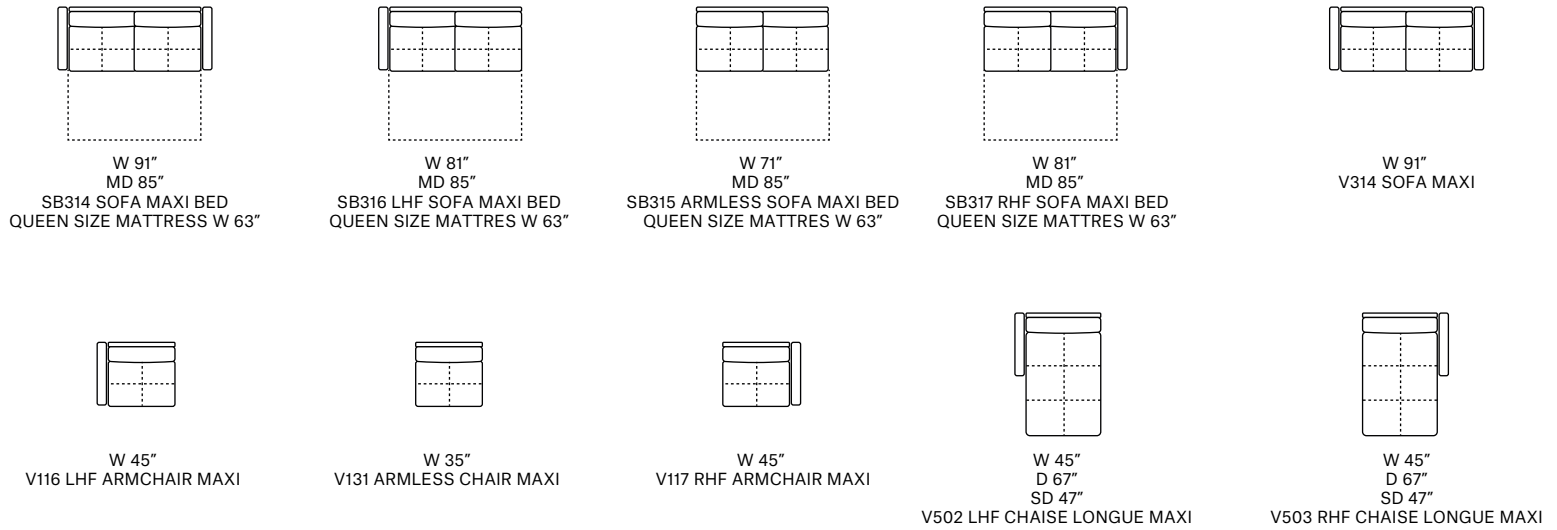

## Thin stitch standard

## Thick stitch option

LEATHER COLOR SHADE DIFFERENCES: The model upholstered with some Natural leather such as Maya, Moss, Carees and Sensation, could present in some area differences in color tones of about 5%. Such differences are not to be considered defect but an expression of the natural characteristic of the cowhide. The company reserves the right without prior notice to make technical sheets changes and/or materials for quality product improvement. Leather sofas are a handmade product and according to the leather covering selected there could be a measurement tolerance of about 2 inches (cm 5) on each sku.

REV. 002 DEL 28/10/2020 | Pag. 2 of 2

**Arms and back are detachable on sofa bed version by just pulling up**

**D 41" H 35" AH 27" SH 19" SD 22" MD 85" HM 22"**

**MAXI SEAT (version of the group have the same seat width)**

**MEDIUM SEAT (version of the group have the same seat width)**

**SMALL SEAT (version of the group have the same seat width)**

**JOLLY (can be combined with all the version group)**