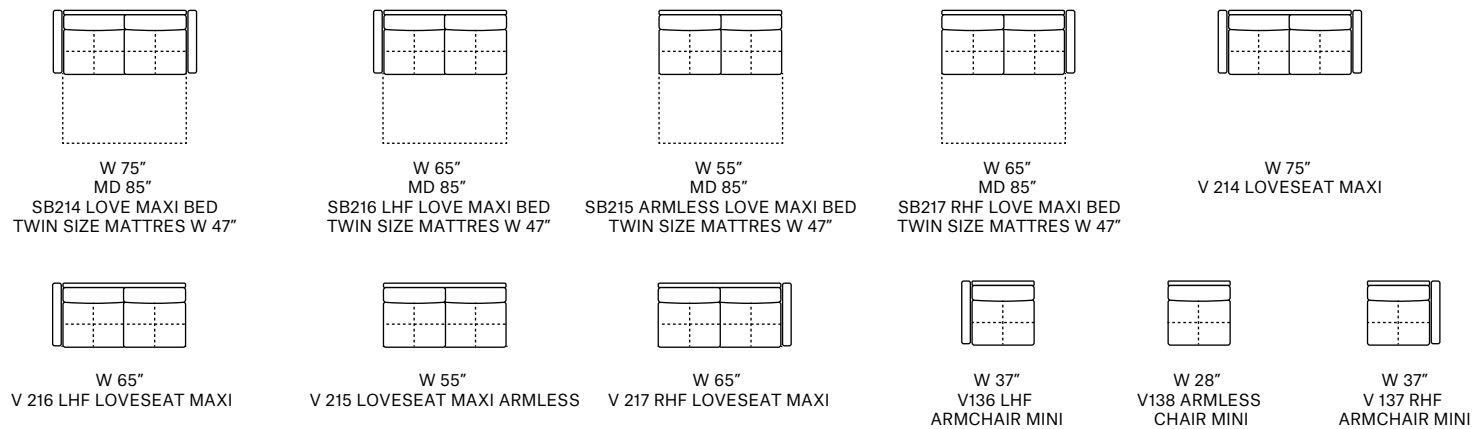

## Technical Description

**thick stitch:** Available as an option

**structure:** Synchronized and orthopedic metal bed mechanism. Bed area made with beech wood slats 6,3"wide. Reinforced elastic webbing on the seating area.

REV. 002 DEL 28/10/2020 | Pag. 2 of 2

**Arms and back are detachable on sofa bed version by just pulling up**

**D 41" H 35" AH 27" SH 19" SD 22" MD 85" HM 22"**

**MAXI SEAT (version of the group have the same seat width)**

**MEDIUM SEAT (version of the group have the same seat width)**

**SMALL SEAT (version of the group have the same seat width)**

**JOLLY (can be combined with all the version group)**