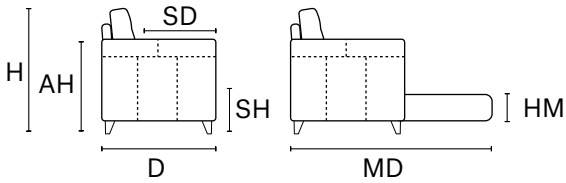

## Thin stitch standard

## Thick stitch option

LEATHER COLOR SHADE DIFFERENCES: The model upholstered with some Natural leather such as Maya, Moss, Carees and Sensation, could present in some area differences in color tones of about 5%. Such differences are not to be considered defect but an expression of the natural characteristic of the cowhide. The company reserves the right without prior notice to make technical sheets changes and/or materials for quality product improvement. Leather sofas are a handmade product and according to the leather covering selected there could be a measurement tolerance of about 2 inches (cm 5) on each sku.

REV. 002 DEL 28/10/2020 | Pag. 2 of 2

**Arms and back are detachable on sofa bed version by just pulling up**

**D 41" H 35" AH 27" SH 19" SD 22" MD 85" HM 22"**

**MAXI SEAT (version of the group have the same seat width)**