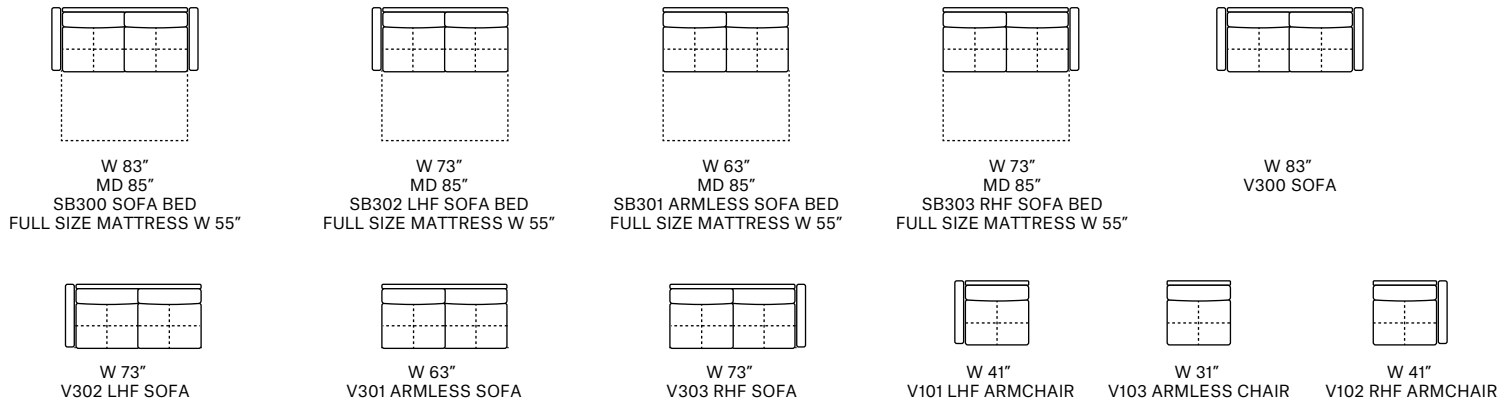

## Technical Description

**thick stitch:** Available as an option

**structure:** Synchronized and orthopedic metal bed mechanism. Bed area made with beech wood slats 6,3"wide. Reinforced elastic webbing on the seating area.

REV. 002 DEL 28/10/2020 | Pag. 2 of 2

**Arms and back are detachable on sofa bed version by just pulling up**

**D 41" H 35" AH 27" SH 19" SD 22" MD 85" HM 22"**

**MAXI SEAT (version of the group have the same seat width)**

**MEDIUM SEAT (version of the group have the same seat width)**

**SMALL SEAT (version of the group have the same seat width)**

**JOLLY (can be combined with all the version group)**