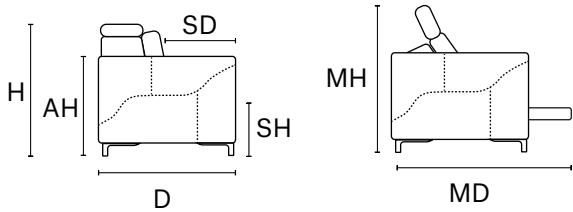

REV. 002 DEL 28/10/2020 | Pag. 2 of 2

D 44" MD 67" H 33" AH 28" SH 19" SD 23" MH 41"

MAXI SEAT (version of the group have the same seat width)

W 92"
V106+V108 SOFA MAXI RCL
ELECTRIC HEAD- FOOT

W 46"
V106 LHF ARMCHAIR MAXI RECLINER
HEAD AND FOOT
V 121 LHF ARMCHAIR MAXI ONLY
ELECTRIC HEADREST