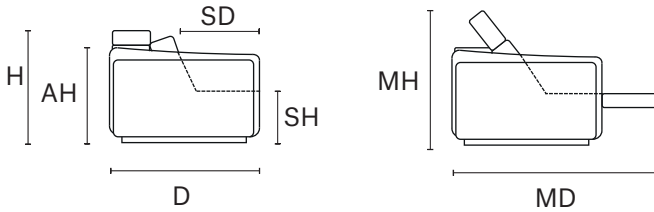

REV. 002 DEL 28/10/2020 | Pag. 2 of 2

D 44" MD 71" H 35" AH 26" SH 19" SD 22" MH 41"

MAXI SEAT (version of the group have the same seat width)

W 83"
V 106 + V108 SOFA MAXI RCL
ELECTRIC HEAD-FOOT

W 42"
V106 LHF ARMCHAIR MAXI RECLINER
ELECTRIC HEAD AND FOOT
V121 LFH ARMCHAIR MAXI
ONLY ELECTRIC HEADREST