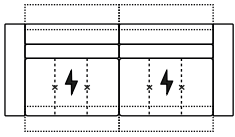

**D 45" MD 70" H 34" AH 24" SH 19" SD 24" MSD 39" MH 43"**

**MAXI SEAT (version of the group have the same seat width)**

W 82"  
V106+V108 SOFA MAXI RCL  
ELECTRIC HEAD AND FOOT

W 41"  
V106 LHF ARMCHAIR MAXI  
RCL ELECTRIC HEAD AND FOOT  
V121 LHF ARMCHAIR MAXI  
ONLY ELECTRIC HEADREST