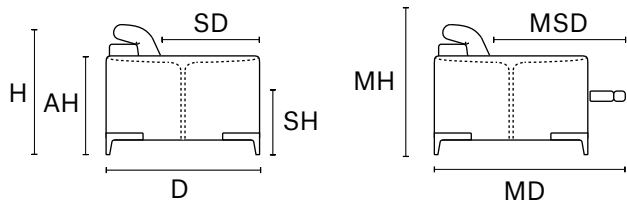

D 45" MD 70" H 34" AH 24" SH 19" SD 24" MSD 39" MH 43"

MAXI SEAT (version of the group have the same seat width)

W 93"
V106+V108 SOFA MAXI RCL
ELECTRIC HEAD AND FOOT

W 46"
V106 LHF ARMCHAIR MAXI
RCL ELECTRIC HEAD AND FOOT
V121 LHF ARMCHAIR MAXI
ONLY ELECTRIC HEADREST