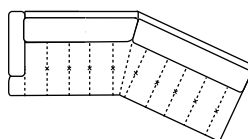

W 79"
D 57"
V266 LHF ANGLED SOFA