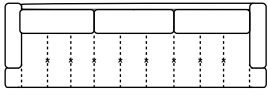

REV. 002 DEL 28/10/2020 | Pag. 2 of 2

D 39" H 32" AH 23" SH 18" SD 24"

MAXI SEAT (version of the group have the same seat width)

W 126"
V342 SOFA MAXI EXTRA

W 119"
V349 LHF SOFA EXTRA

W 119"
V350 RHF SOFA EXTRA