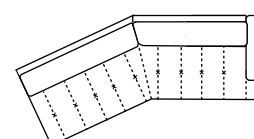

W 79"
D 57"
V267 RHF ANGLED SOFA