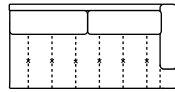

REV. 002 DEL 28/10/2020 | Pag. 2 of 2

D 39" H 32" AH 23" SH 18" SD 24"

MAXI SEAT (version of the group have the same seat width)

W 126"
V342 SOFA MAXI EXTRA

W 119"
V349 LHF SOFA EXTRA

W 119"
V350 RHF SOFA EXTRA

W 89"
V314 SOFA MAXI

W 81"
V316 LHF SOFA MAXI

W 81"
V317 RHF SOFA MAXI

MEDIUM SEAT (version of the group have the same seat width)

W 110"
V347 SOFA EXTRA
(3 SEAT CUSHIONS)

W 102"
V351 LHF SOFA EXTRA
(3 SEAT CUSHIONS)