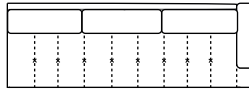

REV. 002 DEL 28/10/2020 | Pag. 2 of 2

D 39" H 32" AH 23" SH 18" SD 24"

MAXI SEAT (version of the group have the same seat width)

W 126"
V342 SOFA MAXI EXTRA

W 119"
V349 LHF SOFA EXTRA

W 119"
V350 RHF SOFA EXTRA

W 89"
V314 SOFA MAXI

W 81"
V316 LHF SOFA MAXI

W 81"
V317 RHF SOFA MAXI

MEDIUM SEAT (version of the group have the same seat width)

W 110"
V347 SOFA EXTRA
(3 SEAT CUSHIONS)

W 102"
V351 LHF SOFA EXTRA
(3 SEAT CUSHIONS)