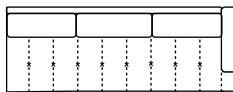

REV. 002 DEL 28/10/2020 | Pag. 2 of 2

D 39" H 32" AH 23" SH 18" SD 24"

MAXI SEAT (version of the group have the same seat width)

W 126"
V342 SOFA MAXI EXTRA

W 119"
V349 LHF SOFA EXTRA

W 119"
V350 RHF SOFA EXTRA

W 89"
V314 SOFA MAXI

W 81"
V316 LHF SOFA MAXI

W 81"
V317 RHF SOFA MAXI

MEDIUM SEAT (version of the group have the same seat width)

W 110"
V347 SOFA EXTRA
(3 SEAT CUSHIONS)

W 102"
V351 LHF SOFA EXTRA
(3 SEAT CUSHIONS)