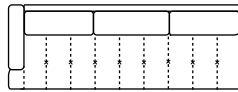

REV. 002 DEL 28/10/2020 | Pag. 2 of 2

D 39" H 32" AH 23" SH 18" SD 24"

MAXI SEAT (version of the group have the same seat width)

W 126"
V342 SOFA MAXI EXTRA

W 119"
V349 LHF SOFA EXTRA

W 119"
V350 RHF SOFA EXTRA

W 89"
V314 SOFA MAXI

W 81"
V316 LHF SOFA MAXI

W 81"
V317 RHF SOFA MAXI

MEDIUM SEAT (version of the group have the same seat width)

W 110"
V347 SOFA EXTRA
(3 SEAT CUSHIONS)

W 102"
V351 LHF SOFA EXTRA
(3 SEAT CUSHIONS)