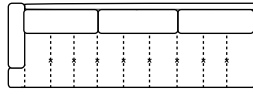

REV. 002 DEL 28/10/2020 | Pag. 2 of 2

D 39" H 32" AH 23" SH 18" SD 24"

MAXI SEAT (version of the group have the same seat width)

W 126"
V342 SOFA MAXI EXTRA

W 119"
V349 LHF SOFA EXTRA

W 119"
V350 RHF SOFA EXTRA

W 89"
V314 SOFA MAXI

W 81"
V316 LHF SOFA MAXI

W 81"
V317 RHF SOFA MAXI

MEDIUM SEAT (version of the group have the same seat width)

W 110"
V347 SOFA EXTRA
(3 SEAT CUSHIONS)

W 102"
V351 LHF SOFA EXTRA
(3 SEAT CUSHIONS)