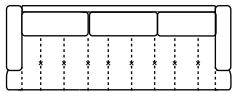

REV. 002 DEL 28/10/2020 | Pag. 2 of 2

D 39" H 32" AH 23" SH 18" SD 24"

MAXI SEAT (version of the group have the same seat width)

W 126"
V342 SOFA MAXI EXTRA

W 119"
V349 LHF SOFA EXTRA

W 119"
V350 RHF SOFA EXTRA

W 89"
V314 SOFA MAXI

W 81"
V316 LHF SOFA MAXI

W 81"
V317 RHF SOFA MAXI

MEDIUM SEAT (version of the group have the same seat width)

W 110"
V347 SOFA EXTRA
(3 SEAT CUSHIONS)

W 102"
V351 LHF SOFA EXTRA
(3 SEAT CUSHIONS)

W 102"
V352 RHF SOFA EXTRA
(3 SEAT CUSHIONS)

W 79"
V300 SOFA

W 71"
V302 LHF SOFA

W 71"
V303 RHF SOFA

W 39"
D 65"
V500 LHF
CHAISE LONGUE

W 39"
D 65"
V501 RHF
CHAISE LONGUE

SMALL SEAT (version of the group have the same seat width)