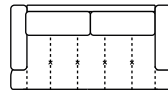

REV. 002 DEL 28/10/2020 | Pag. 2 of 2

D 39" H 32" AH 23" SH 18" SD 24"

MAXI SEAT (version of the group have the same seat width)

W 126"
V342 SOFA MAXI EXTRA

W 119"
V349 LHF SOFA EXTRA

W 119"
V350 RHF SOFA EXTRA

W 89"
V314 SOFA MAXI

W 81"
V316 LHF SOFA MAXI

W 81"
V317 RHF SOFA MAXI

MEDIUM SEAT (version of the group have the same seat width)

W 110"
V347 SOFA EXTRA
(3 SEAT CUSHIONS)

W 102"
V351 LHF SOFA EXTRA
(3 SEAT CUSHIONS)

W 102"
V352 RHF SOFA EXTRA
(3 SEAT CUSHIONS)

W 79"
V300 SOFA

W 71"
V302 LHF SOFA

W 71"
V303 RHF SOFA

W 39"
D 65"
V500 LHF
CHAISE LONGUE

W 39"
D 65"
V501 RHF
CHAISE LONGUE

SMALL SEAT (version of the group have the same seat width)

W 94"
V242 LOVESEAT MAXI EXTRA

W 86"
V243 LOVESEAT MAXI EXTRA

W 86"
V244 LOVESEAT MAXI EXTRA

W 68"
V214 LOVESEAT MAXI

W 60"
V216 LHF LOVESEAT MAXI

W 60"
V217 RHF LOVESEAT MAXI

JOLLY (can be combined with all the version group)