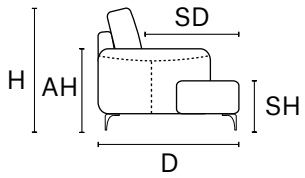

REV. 002 DEL 28/10/2020 | Pag. 2 of 2

D 39" H 32" AH 23" SH 18" SD 24"

MAXI SEAT (version of the group have the same seat width)

W 126"
V342 SOFA MAXI EXTRA

W 119"
V349 LHF SOFA EXTRA

W 119"
V350 RHF SOFA EXTRA