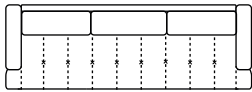

REV. 002 DEL 28/10/2020 | Pag. 2 of 2

D 39" H 32" AH 23" SH 18" SD 24"

MAXI SEAT (version of the group have the same seat width)

W 126"
V342 SOFA MAXI EXTRA

W 119"
V349 LHF SOFA EXTRA

W 119"
V350 RHF SOFA EXTRA

W 89"
V314 SOFA MAXI

W 81"
V316 LHF SOFA MAXI

W 81"
V317 RHF SOFA MAXI

MEDIUM SEAT (version of the group have the same seat width)

W 110"
V347 SOFA EXTRA
(3 SEAT CUSHIONS)

W 102"
V351 LHF SOFA EXTRA
(3 SEAT CUSHIONS)