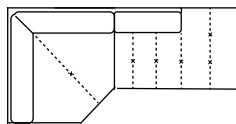

W 100"
D 44"
V407 RHF CORNER CHAIR
MERIDIAN