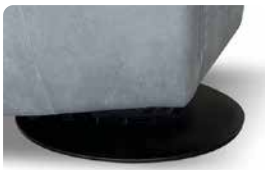

Crystal

Technical Description

thick stitch: Available upon request

structure: Hardwood frame for extra strength

seat/back suspension: Reinforced elastic webbing

seat/back cushions: High density ecologic open-cell polyurethane foam covered with a layer of dacron wadding

removability: not available

mechanism: Power recliner back and foot swivel and glider with ratchet adjustment in the headrest

batteri pack: Available as an option

base: round in black finish

base: Swivel & Glider Movement
in black finish

Thin stitch standard

Thick stitch option

MW 35" D 39" MD 56" H 40" AH 24" SH 19" SD 23" MSD 37"

W 35"
V155 ARMCHAIR SWIVEL AND GLIDER ELECTRIC
RECLINER BACK AND FOOT

LEATHER COLOR SHADE DIFFERENCES: The model upholstered with some Natural leather such as Maya, Moss, Carees and Sensation, could present in some area differences in color tones of about 5%. Such differences are not to be considered defect but an expression of the natural characteristic of the cowhide. The company reserves the right without prior notice to make technical sheets changes and/or materials for quality product improvement. Leather sofas are a handmade product and according to the leather covering selected there could be a measurement tolerance of about 2 inches (cm 5) on each sku.