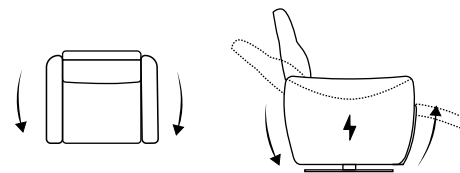

removability: not available

mechanism: Power recliner back and foot swivel and glider with ratchet adjustment in the headrest

batteri pack: Available as an option

base: round in black finish

base: Swivel & Glider Movement
in black finish

Thin stitch standard

Thick stitch option

MW 35" D 39" MD 56" H 40" AH 24" SH 19" SD 23" MSD 37"

W 35"
V155 ARMCHAIR SWIVEL AND GLIDER ELECTRIC
RECLINER BACK AND FOOT

LEATHER COLOR SHADE DIFFERENCES: The model upholstered with some Natural leather such as Maya, Moss, Carees and Sensation, could present in some area differences in color tones of about 5%. Such differences are not to be considered defect but an expression of the natural characteristic of the cowhide. The company reserves the right without prior notice to make technical sheets changes and/or materials for quality product improvement. Leather sofas are a handmade product and according to the leather covering selected there could be a measurement tolerance of about 2 inches (cm 5) on each sku.