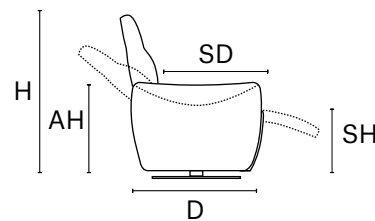

Crystal

Technical Description

thick stitch: Available upon request

structure: Hardwood frame for extra strength

seat/back suspension: Reinforced elastic webbing

seat/back cushions: High density ecologic open-cell polyurethane foam covered with a layer of dacron wadding

removability: not available

mechanism: Power recliner back and foot swivel and glider with ratchet adjustment in the headrest

batteri pack: Available as an option

base: round in black finish

base: Swivel & Glider Movement
in black finish

Thin stitch standard

Thick stitch option

MW 35" D 39" MD 56" H 40" AH 24" SH 19" SD 23" MSD 37"

W 35"
V155 ARMCHAIR SWIVEL AND GLIDER ELECTRIC
RECLINER BACK AND FOOT

LEATHER COLOR SHADE DIFFERENCES: The model upholstered with some Natural leather such as Maya, Moss, Carees and Sensation, could present in some area differences in color tones of about 5%. Such differences are not to be considered defect but an expression of the natural characteristic of the cowhide. The company reserves the right without prior notice to make technical sheets changes and/or materials for quality product improvement. Leather sofas are a handmade product and according to the leather covering selected there could be a measurement tolerance of about 2 inches (cm 5) on each sku.