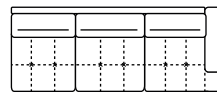

W 41"
D 70"
SD 49"
V500 LHF CHAISE LONGUE

W 41"
D 70"
SD 49"
V501 RHF CHAISE LONGUE

SMALL SEAT (version of the group have the same seat width)

W 98"
V242 LOVESEAT MAXI EXTRA

W 89"
V243 LHF LOVESEAT MAXI EXTRA