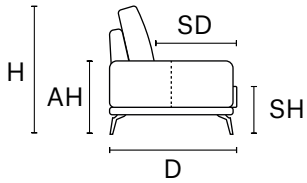

REV. 002 DEL 28/10/2020 | Pag. 2 of 2

Tivoli

D 40" H 33" AH 22" SH 18" SD 22"

MAXI SEAT (version of the group have the same seat width)

W 92"
V314 SOFA MAXI

W 82"
V316 LHF SOFA MAXI

W 72"
V315 SOFA MAXI ARMLESS