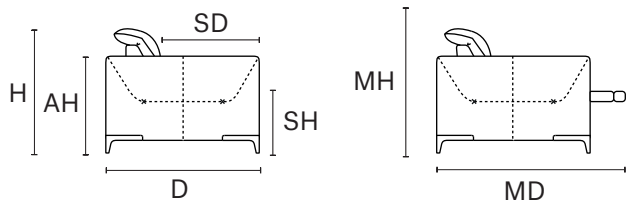

REV. 002 DEL 28/10/2020 | Pag. 2 of 2

D 44" MD 67" H 34" AH 24" SH 19" SD 24" MH 44"

MAXI SEAT (version of the group have the same seat width)

W 53"

V180 LHF ARMCHAIR MAXI

W 40"

V182 ARMLESS CHAIR MAXI

W 53"