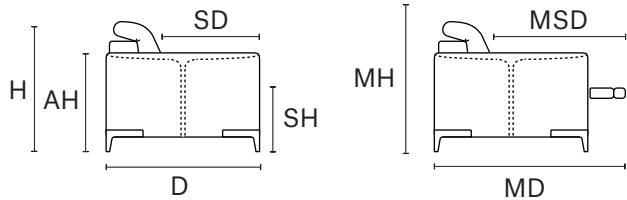

D 45" MD 70" H 34" AH 24" SH 19" SD 23" MSD 39" MH 43"

MAXI SEAT (version of the group have the same seat width)

W 93"
V106+V108 SOFA MAXI RCL
ELECTRIC HEAD AND FOOT

W 46"
V106 LHF ARMCHAIR MAXI
RCL ELECTRIC HEAD AND FOOT
V121 LHF ARMCHAIR MAXI
ONLY ELECTRIC HEADREST