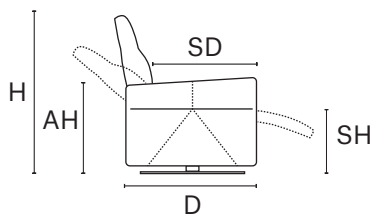

base: Round in black finish

base: Swivel and Glider movement in black finish

Thin stitch standard

Thick stitch option

MW 35" D 39" MD 55" H 40" AH 25" SH 19" SD 22"

W 35"
V155 ARMCHAIR
SWIVEL AND GLIDER
ELECTRIC RECLINER
BACK AND FOOT