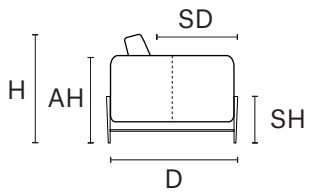

D 40" H 34" AH 28" SH 18" SD 22"

MAXI SEAT (version of the group have the same seat width)

W 102"
V314 SOFA MAXI

W 93"
V316 LHF SOFA MAXI

W 83"
V315 SOFA MAXI ARMLESS

W 93"
V317 RHF SOFA MAXI

W 51"
D 73"
V502 LHF CHAISE LONGUE MAXI