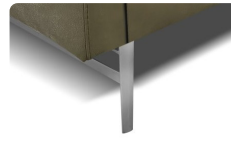

Prestige

Technical Description

thick stitch: Available upon request

structure: Hardwood frame for extra strength

seat/back suspension: Reinforced elastic webbing

seat cushions: High density ecologic open-cell polyurethane foam and memory foam covered with a layer of dacron wadding

back cushions: High density ecologic open-cell polyurethane foam covered with a layer of dacron wadding

removability: Seat and back cushion

arm sled option 1: sled in stainless steel finish

arm sled option 2: sled in stainless bronze finish

arm sled option 3: sled in stainless champagne finish

arm sled option 4: sled in stainless steel finish

arm sled option 5: sled in stainless bronze finish

arm sled option 6: sled in stainless champagne finish

Foot Finishing Option

**Arm sled
Option 1:**
Sled in stainless
steel finish

**Arm sled
Option 2:**
Sled in stainless
bronze finish

**Arm sled
Option 3:**
Sled in stainless
champagne finish

**Arm sled
Option 4:**
Sled in stainless
steel finish

**Arm sled
Option 5:**
Sled in stainless
bronze finish

**Arm sled
Option 6:**
Sled in stainless
champagne finish