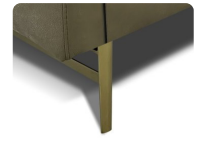

Prestige

Technical Description

thick stitch: Available upon request

structure: Hardwood frame for extra strength

seat/back suspension: Reinforced elastic webbing

seat cushions: High density ecologic open-cell polyurethane foam and memory foam covered with a layer of dacron wadding

back cushions: High density ecologic open-cell polyurethane foam covered with a layer of dacron wadding

removability: Seat and back cushion

arm sled option 1: sled in stainless steel finish

arm sled option 2: sled in stainless bronze finish

arm sled option 3: sled in stainless champagne finish

arm sled option 4: sled in stainless steel finish

arm sled option 5: sled in stainless bronze finish

arm sled option 6: sled in stainless champagne finish

Foot Finishing Option

**Arm sled
Option 1:**
Sled in stainless
steel finish

**Arm sled
Option 2:**
Sled in stainless
bronze finish

**Arm sled
Option 3:**
Sled in stainless
champagne finish

**Arm sled
Option 4:**
Sled in stainless
steel finish

**Arm sled
Option 5:**
Sled in stainless
bronze finish

**Arm sled
Option 6:**
Sled in stainless
champagne finish