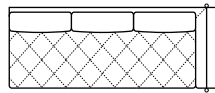

D 40" H 34" AH 28" SH 18" SD 22"

MAXI SEAT (version of the group have the same seat width)

W 102"
V314 SOFA MAXI

W 93"
V316 LHF SOFA MAXI

W 83"
V315 SOFA MAXI ARMLESS

W 93"
V317 RHF SOFA MAXI

W 51"
D 73"
V502 LHF CHAISE LONGUE MAXI

W 51"
D 73"
V503 RHF CHAISE LONGUE MAXI

MEDIUM SEAT (version of the group have the same seat width)

W 119"
V347 SOFA EXTRA
(3 CUSHIONS)

W 109"
V351 LHF SOFA EXTRA
(3 CUSHIONS)

W 109"
V352 RHF SOFA EXTRA
(3 CUSHIONS)

W 85"
V300 SOFA

W 43"
D 73"
V500 LHF
CHAISE LONGUE

W 43"
D 73"
V501 RHF
CHAISE LONGUE

W 76"
V302 LHF SOFA

W 67"
V301 SOFA ARMLESS

W 76"
V303 RHF SOFA

W 33"
V103 ARMLESS CHAIR

SMALL SEAT (version of the group have the same seat width)